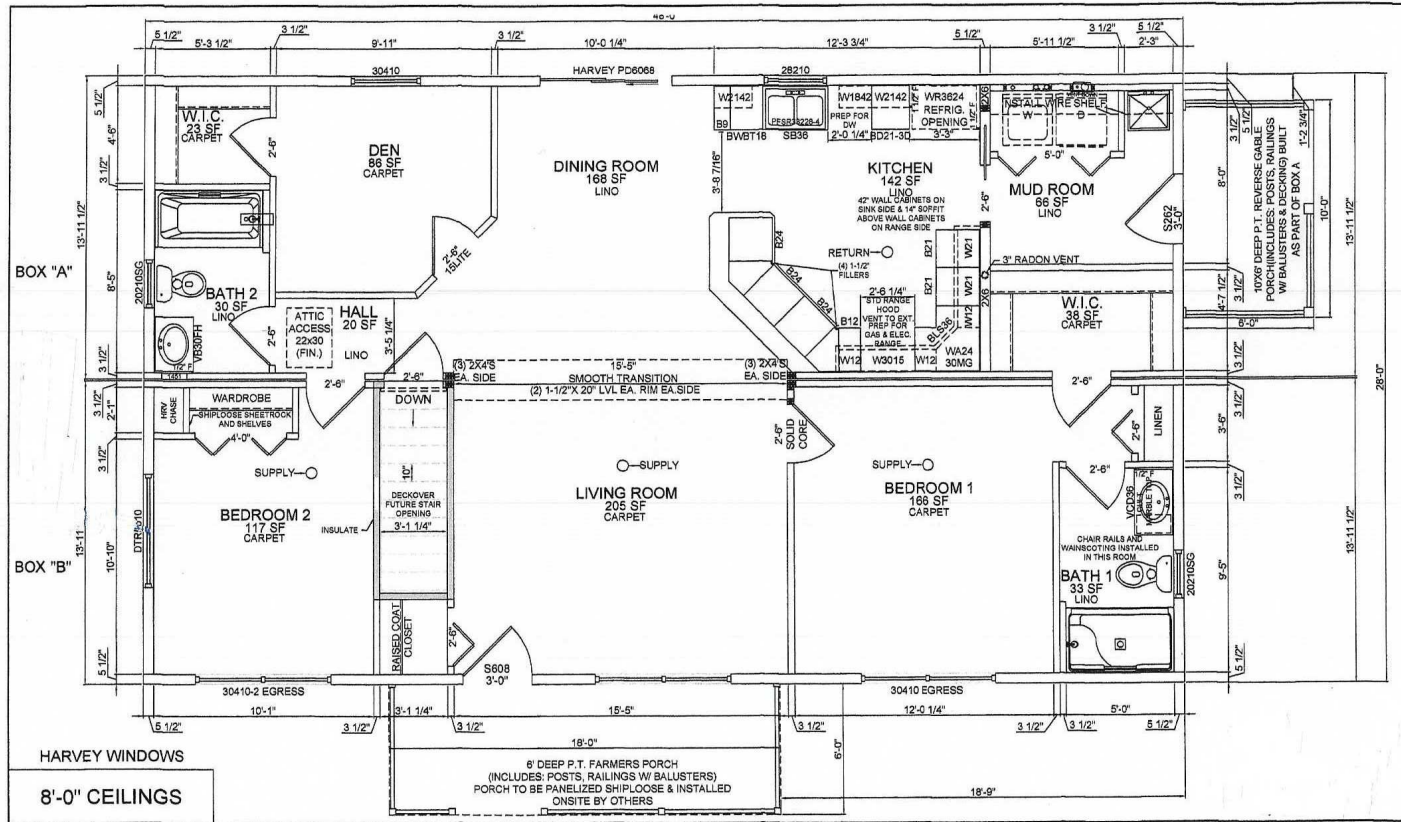

WINSOR HOMES, LLC

“The Leader in Modular Homes” Since 1973

WOODBURY MODEL RANCH

28'x48'

For Pricing , See Reverse Side

Winsor Homes, LLC

429 Daniel Webster Hwy., Meredith, NH 03253 (603) 279-6548 Fax (603) 279-5910

www.winsorhomes.com