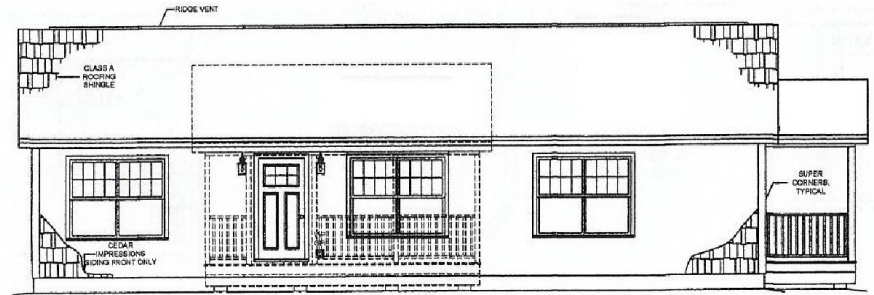

Woodbury Model Ranch

Winsor Homes, LLC

429 Daniel Webster Hwy., Meredith, NH 03253

(603) 279-6548 Fax (603) 279-5910

- $ 90.00 Water Resistant Recessed Light On Dimmer Over Bath #1 Shower
- $ 240.00 Rough In Only for Two Exterior Spot Lights
- $ 560.00 Soft Close Cabinets with Dovetail Drawers in Kitchen
- $ 240.00 Kitchen Countertop is WilsonArt HD Upgrade
- $2,175.00 Large Angled Peninsula with Countertop Overhang
- $ 120.00 Closed Kitchen Cabinet Soffit (As Shown)
- $ 210.00 42" Upper Kitchen Cabinets As Shown
- $ 90.00 Three Drawer Base Cabinet In Kitchen (BD21-3D)
- $ 45.00 24" Deep Cabinet Over Refrigerator
- $ 264.00 French Glass Cabinet Door (WA2430MG) with Matching Interior
- $ 210.00 Waste Basket Cabinet (BWBT18)
- $ 120.00 Hi-Boy (Handicapped Height) Toilet Bath #1
- $ 180.00 Vanity With Drawers Bath #1 (VCD36)
- $ 140.00 Cultured Marble Top Bath #1
- $ 520.00 Cheyenne Style Interior Doors Throughout
- $ 80.00 Bedroom #1 Door is Solid Core
- $ 190.00 Pocket Door on Mudroom
- $ 480.00 36" French Door 15-Lite on Den
- $ 290.00 Raised Bottom Closet in Living Room
- $ 230.00 Extended Window Sills
- $1,250.00 Nantucket Trim Package-Living, Kitchen, Dining, Hall & Bath #1
- $ 310.00 Wainscoting With Chair Rail in Bath #1

$ 142,999.00 Total Base Price for House & Options Listed Above

Porches Custom Quoted to Your Specifications

Rev. 12/7/17