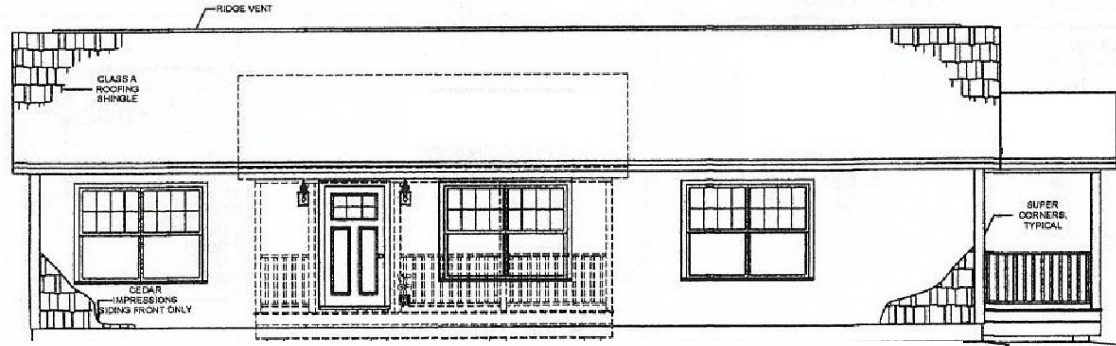

WINSOR HOMES, LLC

“The Leader in Modular Homes” Since 1973

WOODBURY MODEL RANCH

28'x48'

For Pricing , See Reverse Side

Winsor Homes, LLC

429 Daniel Webster Hwy., Meredith, NH 03253 (603) 279-6548 Fax (603) 279-5910

www.winsorhomes.com